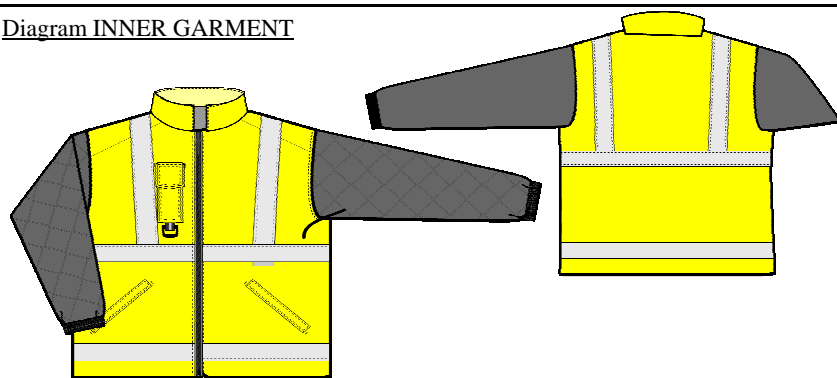

Size Chart

Style No: **VWR267**
 Description: **High Visibility 4 in 1 System**
 Colour(s): **Yellow or Orange**

VIZWEAR.COM

Diagram OUTER GARMENT

Diagram INNER GARMENT

SIZE	TO FIT CHEST (INCHES)	ARM LENGTH (INCHES)
M	38-40	30
L	41-43	31
XL	44-46	31
2XL	47-49	32
3XL	50-52	33