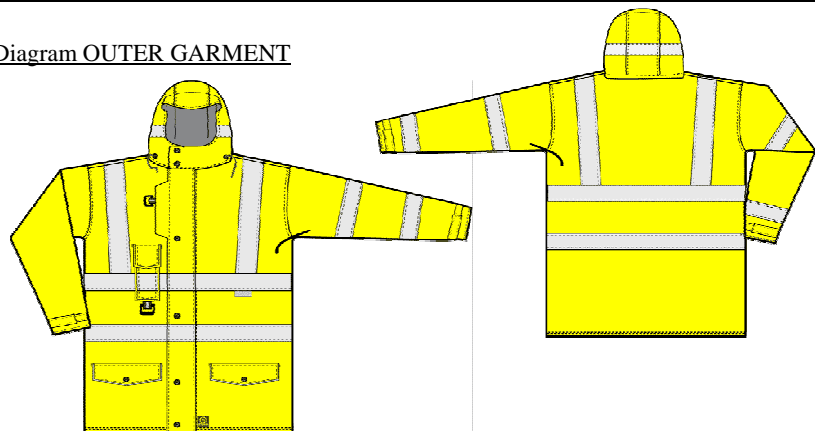

Size Chart

Style No: **VWR267**
 Description: **High Visibility 4 in 1 System**
 Colour(s): **Yellow or Orange**

VIZWEAR.COM

Diagram OUTER GARMENT

Diagram INNER GARMENT

SIZE	TO FIT CHEST (INCHES)	ARM LENGTH (INCHES)
M	38-40	30
L	41-43	31
XL	44-46	31
2XL	47-49	32
3XL	50-52	33