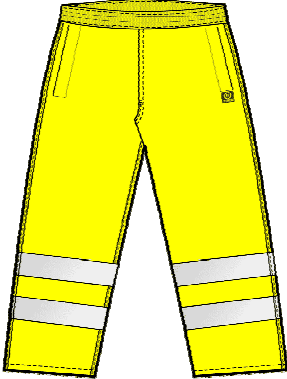

### Size Chart

Style No: **VWR266**  
 Description: **High Visibility Overtrousers**  
 Colour(s): **Yellow or Orange**

Diagram FRONT

SIZE	TO FIT WAIST (INCHES)
M	34-36
L	38-40
XL	42-44
2XL	46-48
3XL	48-50

Diagram BACK