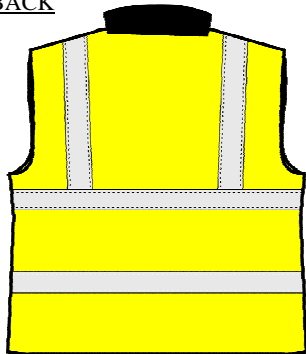

### Size Chart

Style No: **VWR265**  
Description: **High Visibility Bodywarmer**  
Colour(s): **Yellow or Orange**

VIZWEAR.COM

Diagram FRONT

Diagram BACK

SIZE	TO FIT CHEST (INCHES)
M	38-40
L	41-43
XL	44-46
2XL	47-49
3XL	50-52
4XL	53-55
5XL	56-58