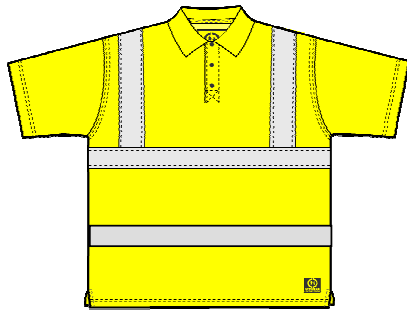

### Size Chart

Style No: **VWR263**  
Description: **High Visibility Polo Shirt**  
Colour(s): **Yellow or Orange**

VIZWEAR.COM

Diagram FRONT

**SIZE**                      **TO FIT CHEST (INCHES)**

<b>M</b>	<b>38-40</b>
<b>L</b>	<b>41-43</b>
<b>XL</b>	<b>44-46</b>
<b>2XL</b>	<b>47-49</b>
<b>3XL</b>	<b>50-52</b>
<b>4XL</b>	<b>53-55</b>
<b>5XL</b>	<b>56-58</b>