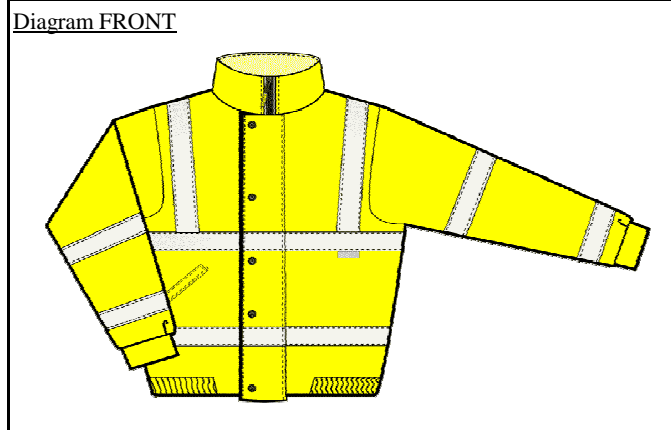

Size Chart

Style No: [VWR262](#)
Description: [High Visibility Bomber Jacket](#)
Colour(s): [Yellow or Orange](#)

SIZE	TO FIT CHEST (INCHES)	ARM LENGTH (INCHES)
M	38-40	25
L	41-43	26
XL	44-46	26
2XL	47-49	26
3XL	50-52	27