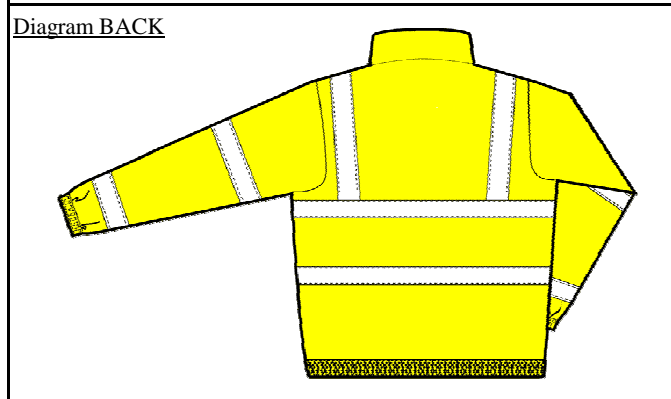

Size Chart

Style No: [VWR262](#)
Description: [High Visibility Bomber Jacket](#)
Colour(s): [Yellow or Orange](#)

SIZE	TO FIT CHEST (INCHES)	ARM LENGTH (INCHES)
M	38-40	25
L	41-43	26
XL	44-46	26
2XL	47-49	26
3XL	50-52	27