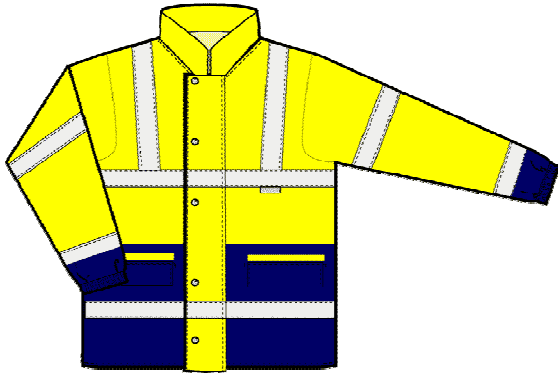

Size Chart

Style No: **VWR261**
 Description: **High Visibility 2 Tone Parka**
 Colour(s): **Yellow or Orange Upper Body**
 Navy Blue Bottom Panel

VIZWEAR.COM

Diagram FRONT

SIZE	TO FIT CHEST (INCHES)	ARM LENGTH (INCHES)
M	38-40	30
L	41-43	31
XL	44-46	31
2XL	47-49	32
3XL	50-52	33