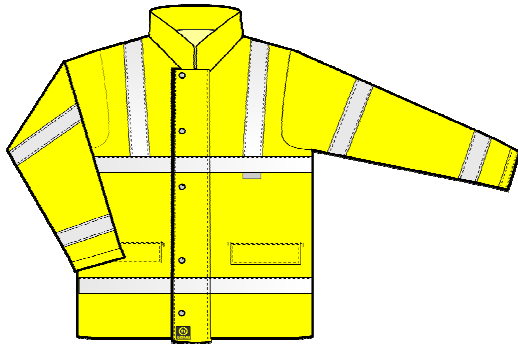

### Size Chart

Style No: [VWR260](#)  
 Description: [High Visibility Parka](#)  
 Colour(s): [Yellow or Orange](#)

VIZWEAR.COM

Diagram FRONT

SIZE	TO FIT CHEST (INCHES)	ARM LENGTH (INCHES)
M	38-40	30
L	41-43	31
XL	44-46	31
2XL	47-49	32
3XL	50-52	33